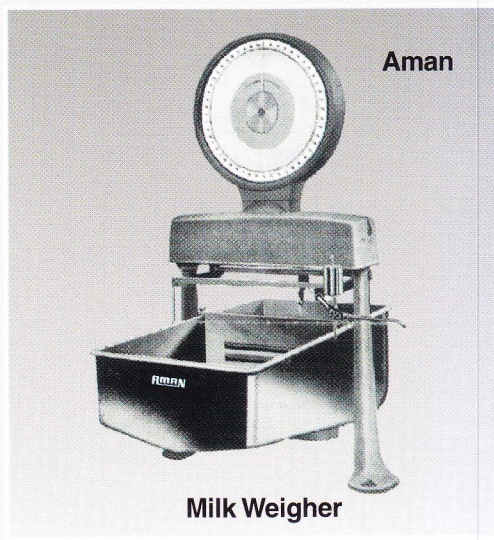

Aman

Electronic Platform Scale (Four Load Cell)

Aman

Electronic Milk Weigher Scale

Intelligent Terminal Unit for Aman Lorry Weigh Bridge

Load Cells

Printer

S Type Load cell

Indicator

Intelligent Terminal

Aman

Indicator For Electronic Platform Scale

Aman

Electronic Crane Weighing Scale

Up to 30 metric tons

AMAN
ELECTRONIC & MECHANICAL WEIGHING SCALES