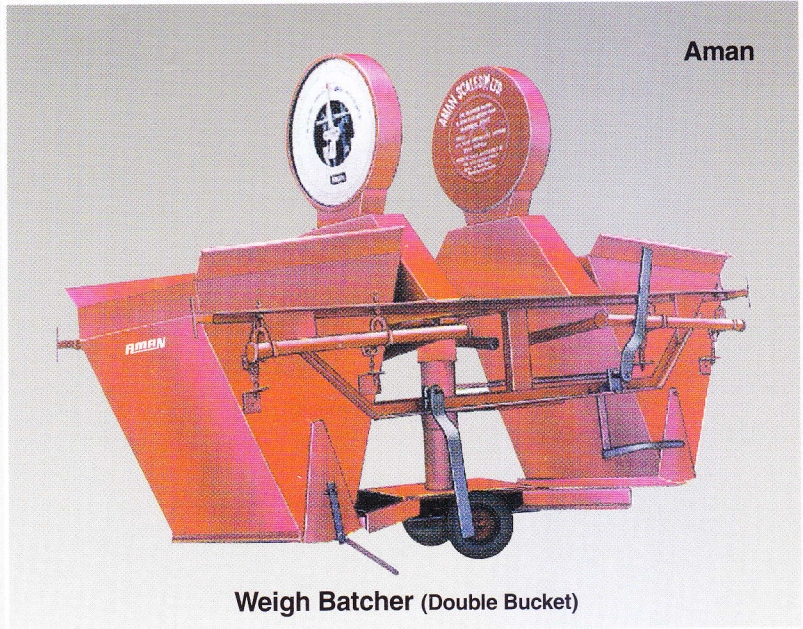

Aman

Electronic Platform Scale (Four Load Cell)

Aman

Electronic Milk Weigher Scale

Intelligent Terminal Unit for Aman Lorry Weigh Bridge

Load Cells

Printer

S Type Load cell

Indicator

Intelligent Terminal

Aman

Indicator For Electronic Platform Scale

Aman

Electronic Crane Weighing Scale

Up to 30 metric tons

AMAN
ELECTRONIC & MECHANICAL WEIGHING SCALES