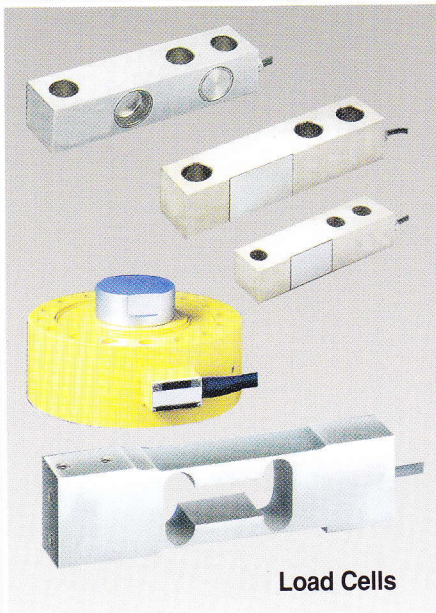

Aman

Electronic Platform Scale (Four Load Cell)

Aman

Electronic Milk Weigher Scale

Intelligent Terminal Unit for Aman Lorry Weigh Bridge

Load Cells

Printer

S Type Load cell

Indicator

Intelligent Terminal

Aman

Indicator For Electronic Platform Scale

Aman

Electronic Crane Weighing Scale

Up to 30 metric tons

AMAN
ELECTRONIC & MECHANICAL WEIGHING SCALES