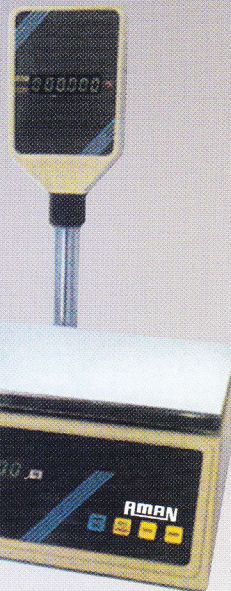

AMAN

ELECTRONIC & MECHANICAL WEIGHING SCALES

Aman

Electronic Hi-Precision/
Jewellery Scale

Aman

Aman Semi Analytical Scale

Aman

Electronic Table Top
Price Computing Scale

Aman

Electronic Table Top

Weighing & Counting
Indicator for Platform Scale

Electronic Table Top
With Dual Display

Aman

Electronic Platform Weighing
& Counting Scale

Aman

Electronic Platform Scale

Aman

Electronic Platform Scale (Four Load Cell)

Aman

Electronic Milk Weigher Scale

Intelligent Terminal Unit for Aman Lorry Weigh Bridge

Load Cells

Printer

S Type Load cell

Indicator

Intelligent Terminal

Aman

Indicator For Electronic Platform Scale

Aman

Electronic Crane Weighing Scale

Up to 30 metric tons

AMAN
ELECTRONIC & MECHANICAL WEIGHING SCALES