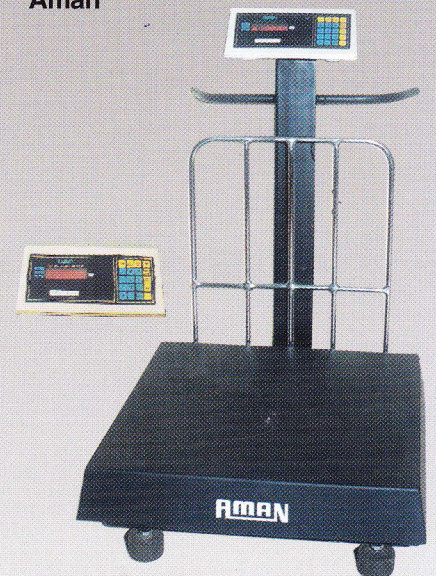

Aman

Electronic Table Top

Weighing & Counting
Indicator for Platform Scale

Electronic Table Top
With Dual Display

Aman

Electronic Platform Weighing
& Counting Scale

Aman

Electronic Platform Scale

Aman

Electronic Platform Scale (Four Load Cell)

Aman

Electronic Milk Weigher Scale

Intelligent Terminal Unit for Aman Lorry Weigh Bridge

Load Cells

Printer

S Type Load cell

Indicator

Intelligent Terminal

Aman

Indicator For Electronic Platform Scale

Aman

Electronic Crane Weighing Scale

Up to 30 metric tons

AMAN
ELECTRONIC & MECHANICAL WEIGHING SCALES