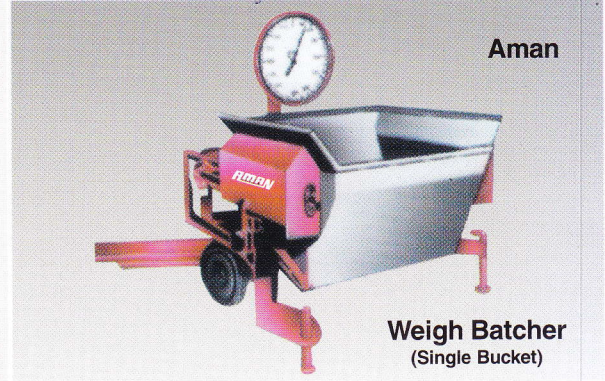

Aman

Electronic Platform Scale (Four Load Cell)

Aman

Electronic Milk Weigher Scale

Intelligent Terminal Unit for Aman Lorry Weigh Bridge

Load Cells

Printer

S Type Load cell

Indicator

Intelligent Terminal

Aman

Indicator For Electronic Platform Scale

Aman

Electronic Crane Weighing Scale

Up to 30 metric tons

AMAN
ELECTRONIC & MECHANICAL WEIGHING SCALES