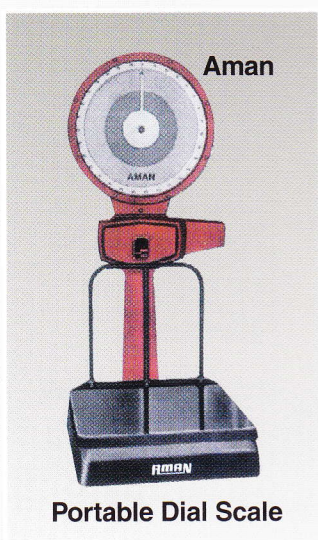

Aman

Electronic Platform Scale (Four Load Cell)

Aman

Electronic Milk Weigher Scale

Intelligent Terminal Unit for Aman Lorry Weigh Bridge

Load Cells

Printer

S Type Load cell

Indicator

Intelligent Terminal

Aman

Indicator For Electronic Platform Scale

Aman

Electronic Crane Weighing Scale

Up to 30 metric tons

AMAN
ELECTRONIC & MECHANICAL WEIGHING SCALES