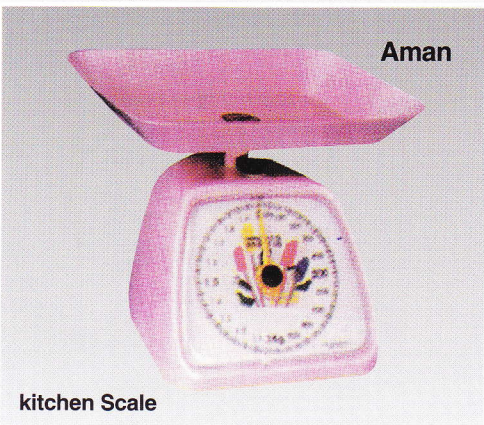

Indicator

Intelligent Terminal

Aman

Indicator For Electronic Platform Scale

Aman

Electronic Crane Weighing Scale

Up to 30 metric tons

AMAN
ELECTRONIC & MECHANICAL WEIGHING SCALES

AMAN
ELECTRONIC & MECHANICAL WEIGHING SCALES

Aman Lorry Weigh Bridge

Aman

Aman

Aman

Aman

Counter Scale

Aman

Self Indicating Scale

Aman

Semi Self Indicating Scale

Aman

Kitchen Scale

Aman

Bath Room/Adult Weighing Scale

Bullion Weights