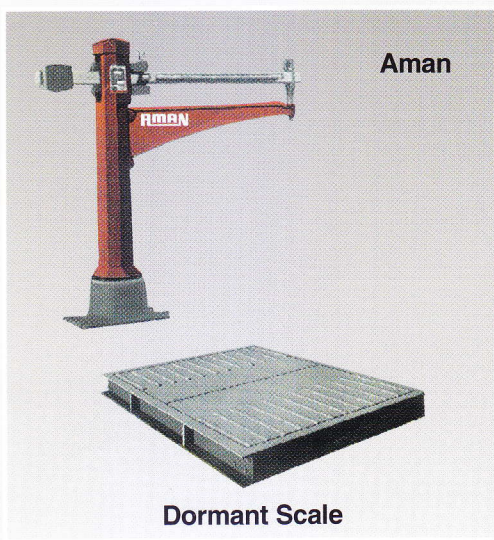

Aman

Electronic Platform Scale (Four Load Cell)

Aman

Electronic Milk Weigher Scale

Intelligent Terminal Unit for Aman Lorry Weigh Bridge

Load Cells

Printer

S Type Load cell

Indicator

Intelligent Terminal

Aman

Indicator For Electronic Platform Scale

Aman

Electronic Crane Weighing Scale

Up to 30 metric tons

AMAN
ELECTRONIC & MECHANICAL WEIGHING SCALES