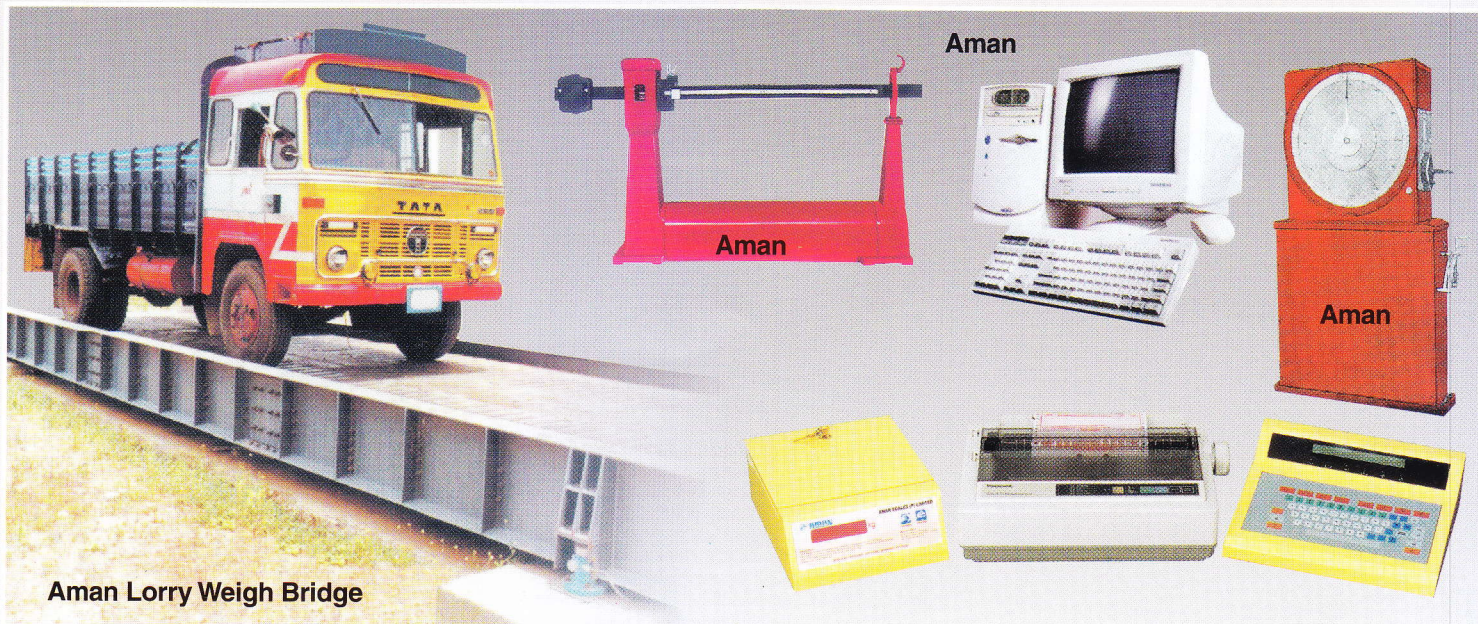

Aman Lorry Weigh Bridge

Aman

Aman

Aman